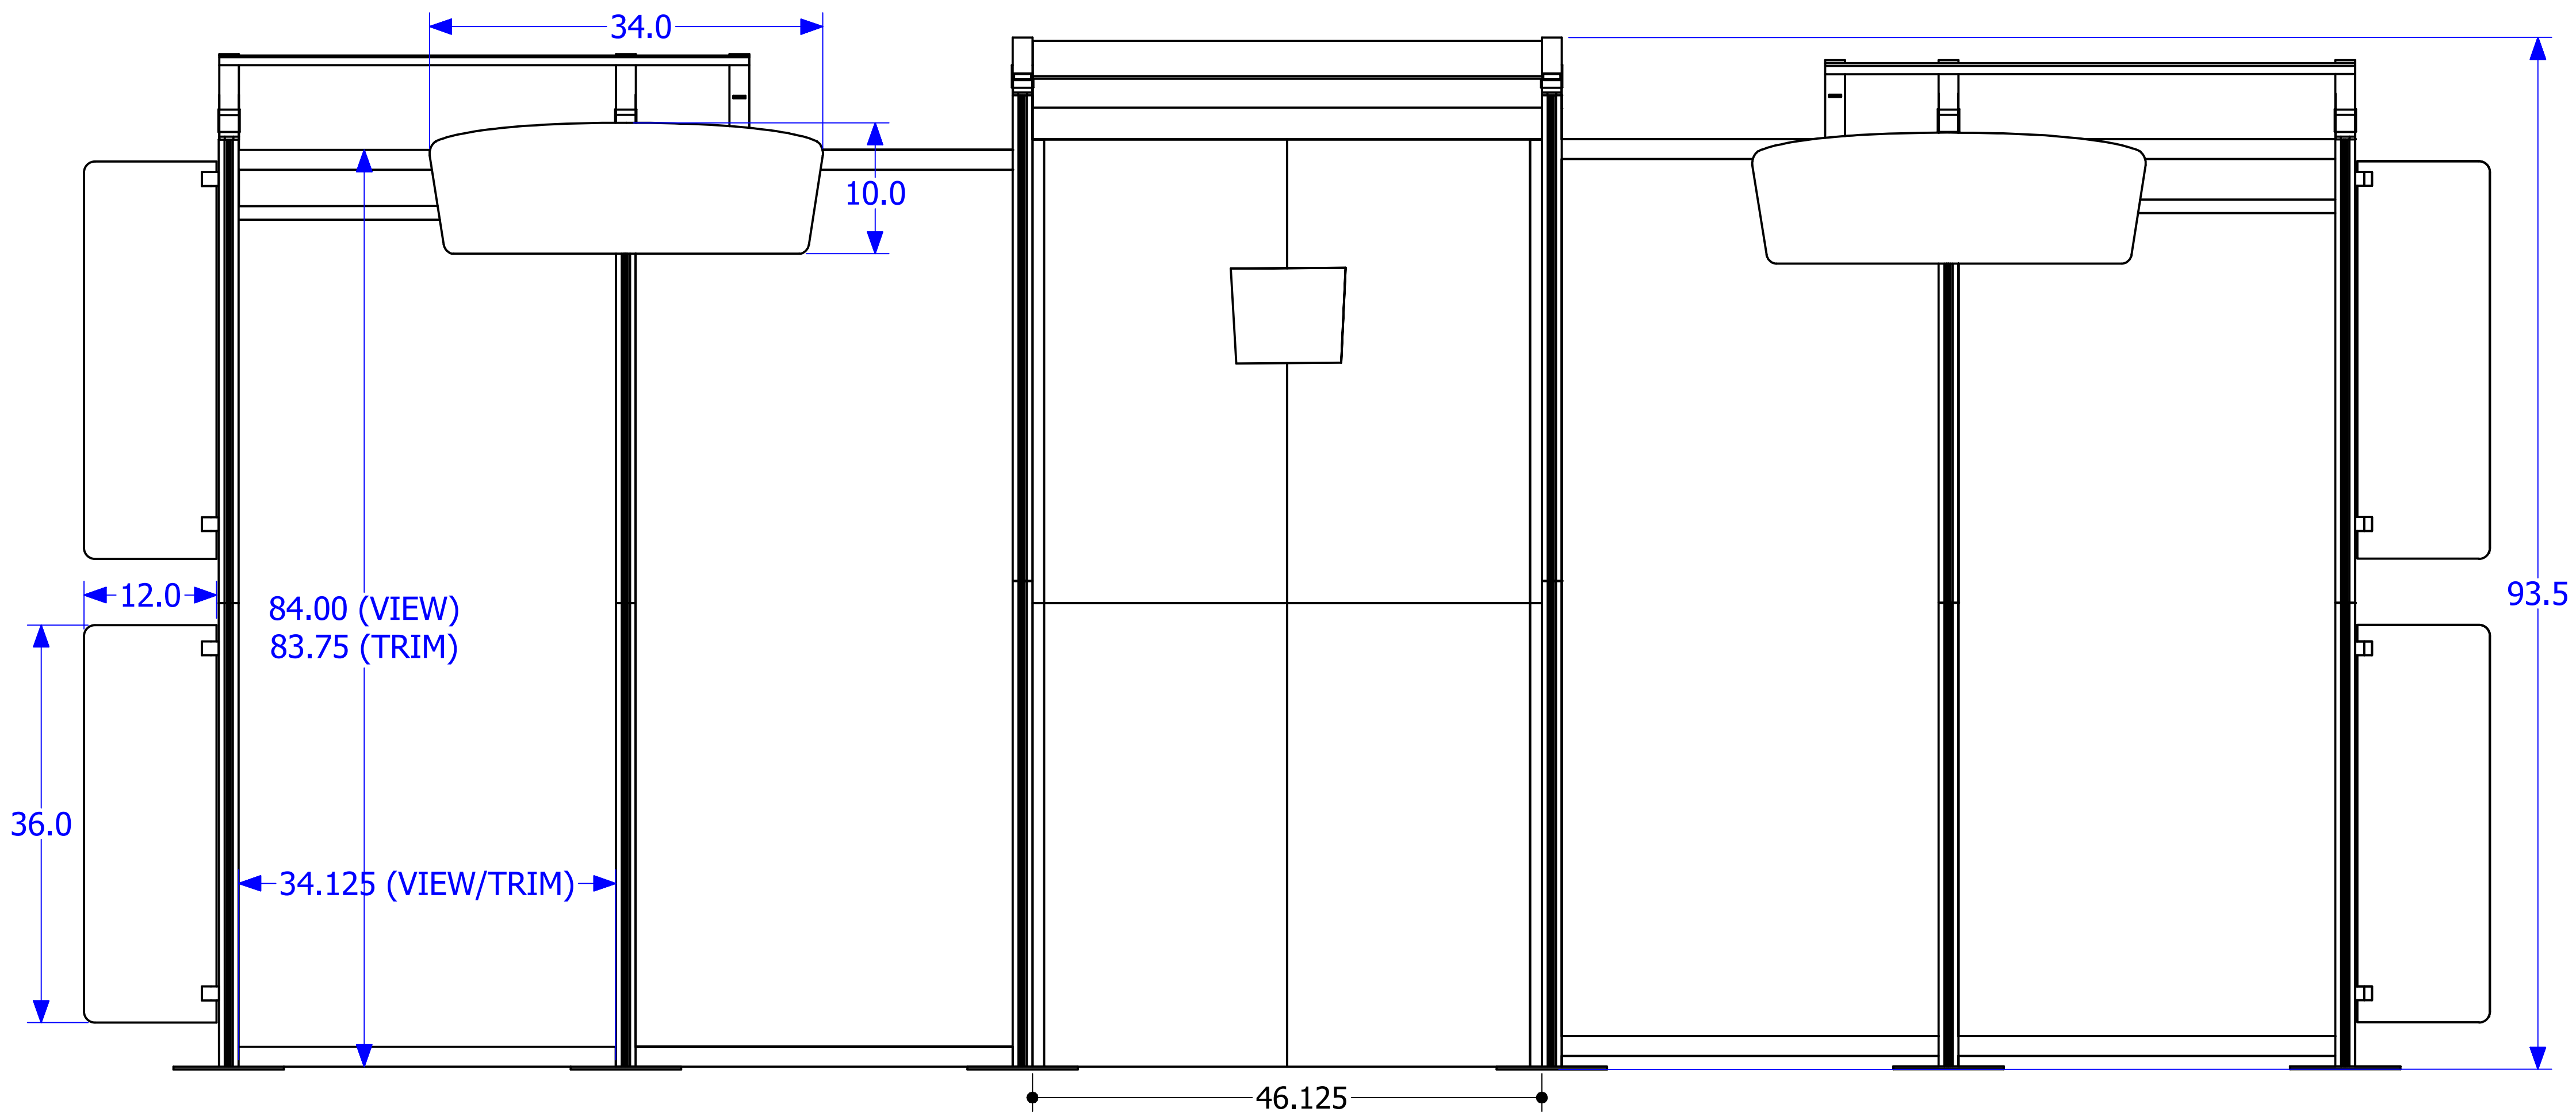

8 | 7 | 6 | 5 | 4 | 3 | 2 | 1

GRAPHIC SPECS	
PRODUCT NAME:	ECO-2021 (TRELEW)
MATERIAL:	PARADISE FABRC
VIEWABLE SIZE:	(4) 34.125" x 84"
TRIM SIZE:	(4) 34.125" x 83.75"
MATERIAL:	ECO POLY
VIEWABLE/TRIM SIZE:	(2) 34" x 10"
	Velcro to 36"x12" Eco Glass
ESTIMATED GRAPHIC PACKAGE	\$1465 RETAIL
EFFECTIVE DATE:	8/1/2011

**Please use this document for reference only.
Contact your distributor for final graphic templates per order.**

DRAWN	7/20/2011	TITLE	
checked		ECO-2021 GRAPHIC SPECS	
QA		SIZE	D
MFG		DWG NO	ECO-2021 (TRELEW) GFX SPECS
APPROVED		SCALE	
		SHEET 1 OF 1	

8 | 7 | 6 | 5 | 4 | 3 | 2 | 1